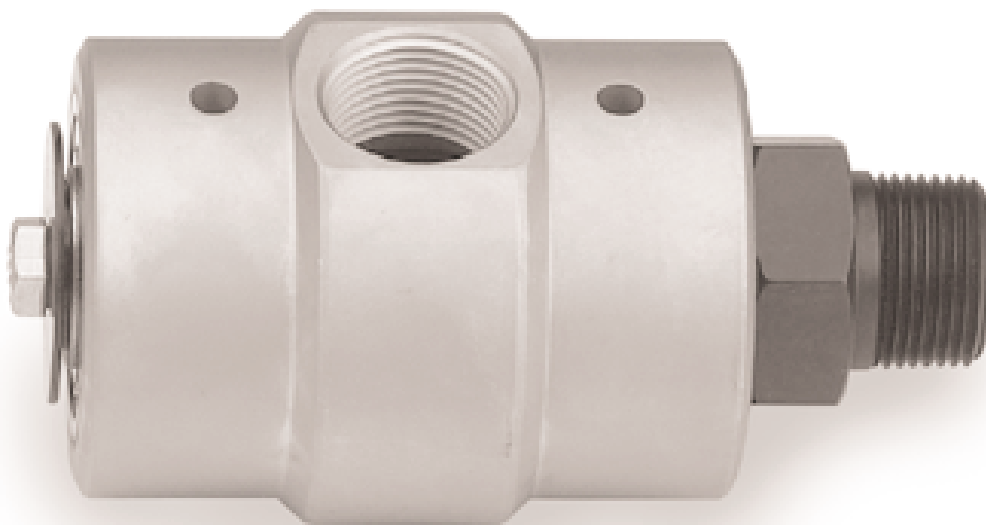

9 SS 12 PB MP 75 X FP 75-NI-03

Not Available In Stainless Steel!

Rebuilding Kit	SS-12-PB-KIT-003	SS-12-PB-KIT-004 (W/BEARINGS)
----------------	------------------	-------------------------------

100 R.P.M. -2,000 P.S.I.