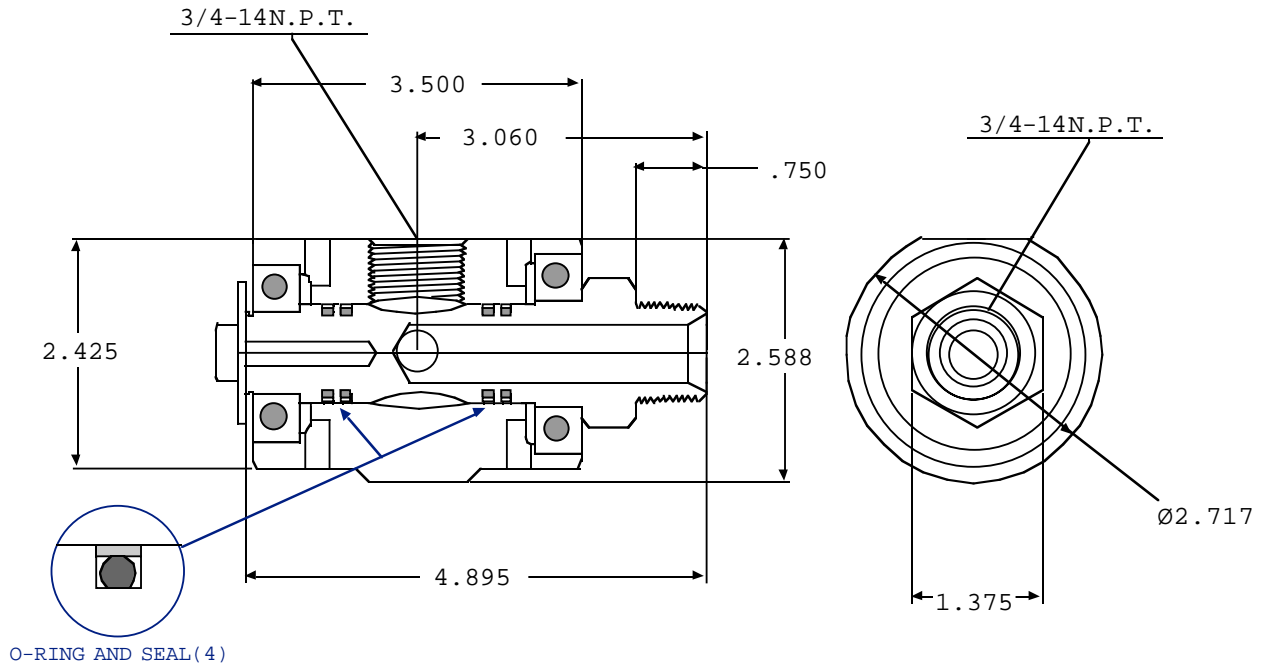

9 SS 12 PB MP 75 X FP 75-NI-03

Not Available In Stainless Steel!

Rebuilding Kit	SS-12-PB-KIT-003	SS-12-PB-KIT-004 (W/BEARINGS)
----------------	------------------	-------------------------------

100 R.P.M. -2,000 P.S.I.