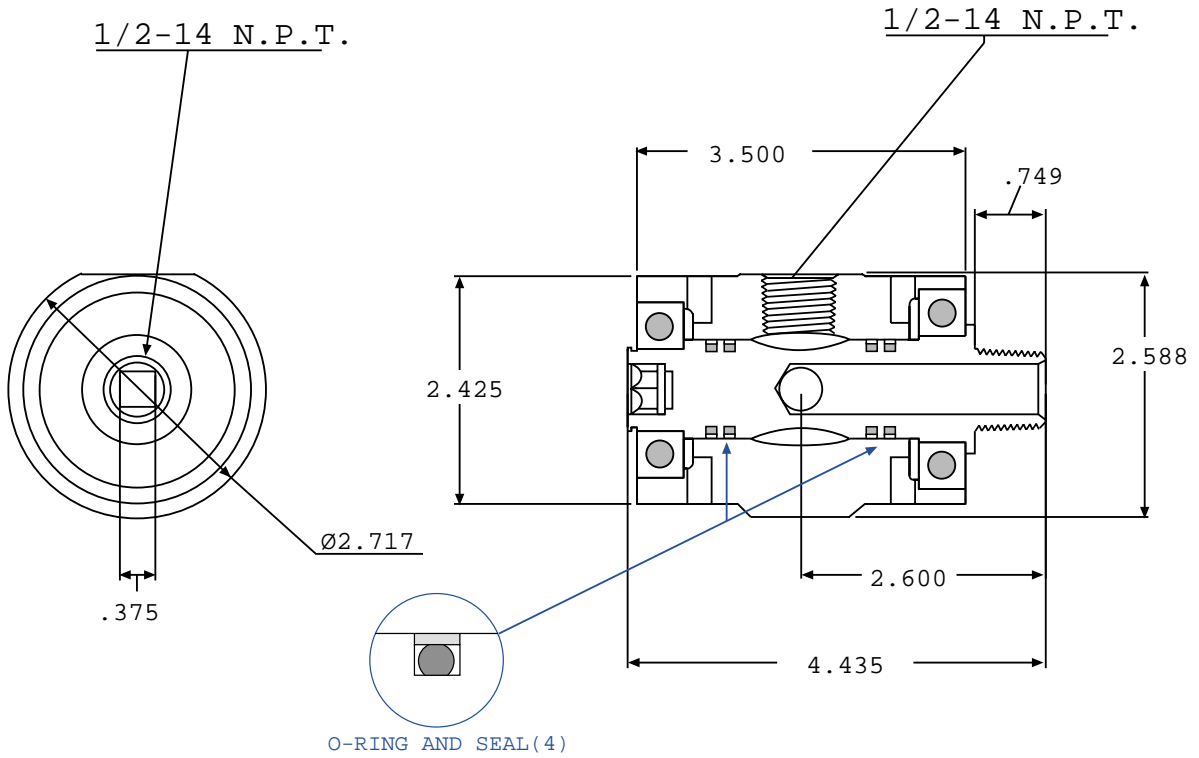

9 SS 12 PB MP 50 X FP 50-NI

Not Available In Stainless Steel!

Rebuilding Kit	SS-12-PB-KIT-003	SS-12-PB-KIT-004 (W/BEARINGS)
----------------	------------------	-------------------------------

100 R.P.M. -2,000 P.S.I.