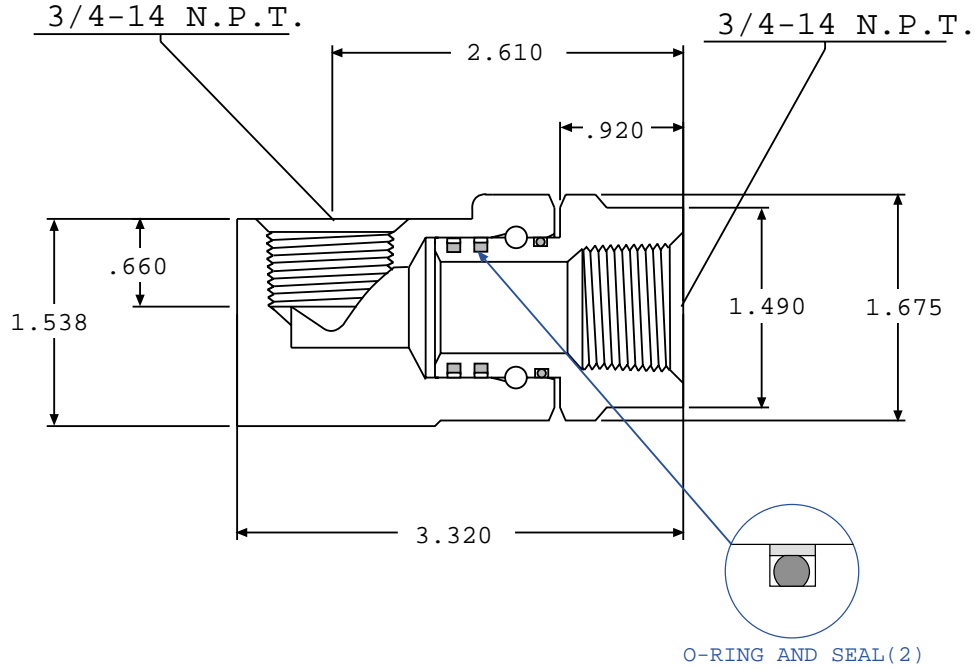

9 SS 12 FP 75 X FP 75-NI-86-TFE

Not Available In Stainless Steel!

Rebuilding Kit	SS-12-KIT-TFE
----------------	---------------

5 R.P.M. -3,000 P.S.I.