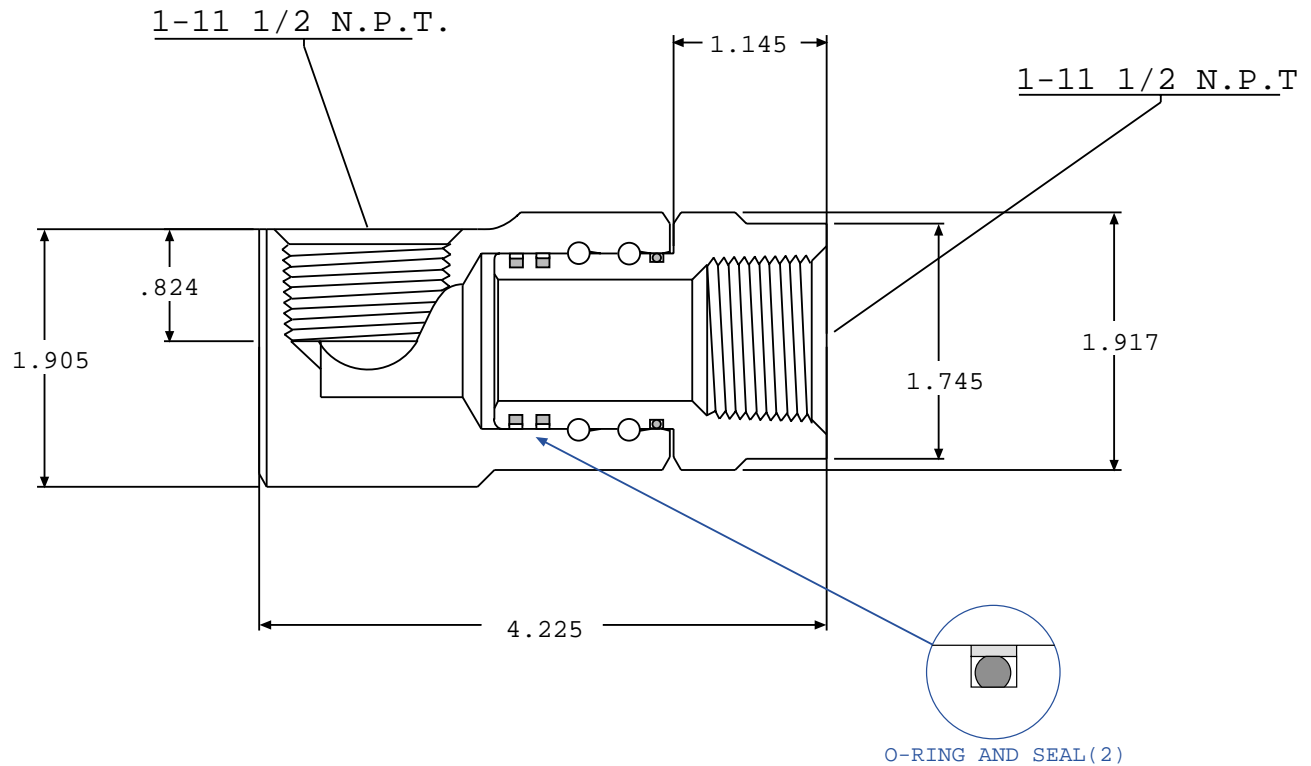

9 SS 16 DB FP 100 X FP 100-NI-86-TFE

Not Available In Stainless Steel!

Rebuilding Kit

SS-16-DB-KIT-TFE

5 R.P.M. - 3,000 P.S.I.