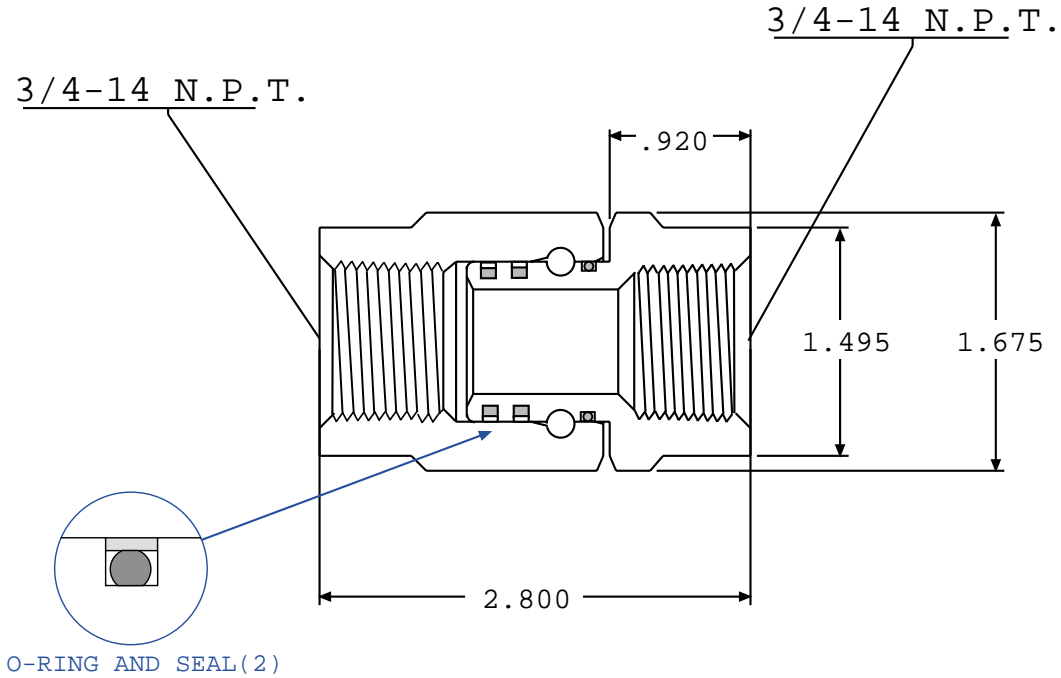

SS 12 FP 75 X FP 75-NI-86-TFE

Not Available In Stainless Steel!

Rebuilding Kit	SS-12-KIT-TFE
----------------	---------------

5 R.P.M. -3,000 P.S.I.