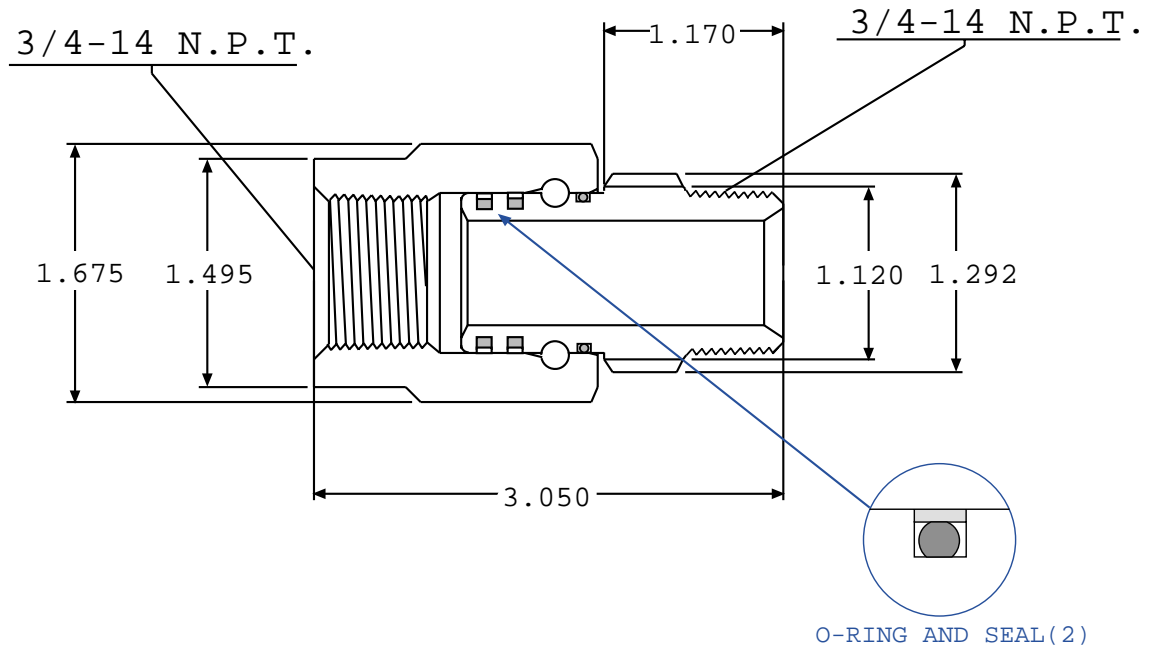

SS 12 MP 75 X FP 75-NI-86-TFE

Not Available In Stainless Steel!

Rebuilding Kit

SS-12-KIT-TFE

5 R.P.M. -3,000 P.S.I.