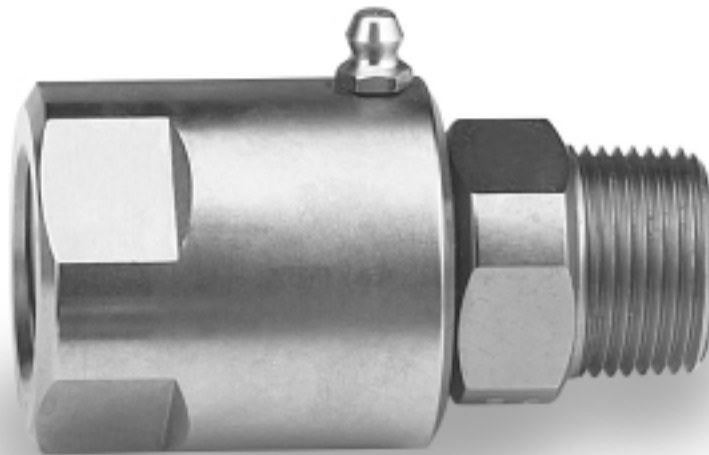

SS 12 MP 75 X FP 75-NI-86-TFE

Not Available In Stainless Steel!

Rebuilding Kit

SS-12-KIT-TFE

5 R.P.M. -3,000 P.S.I.