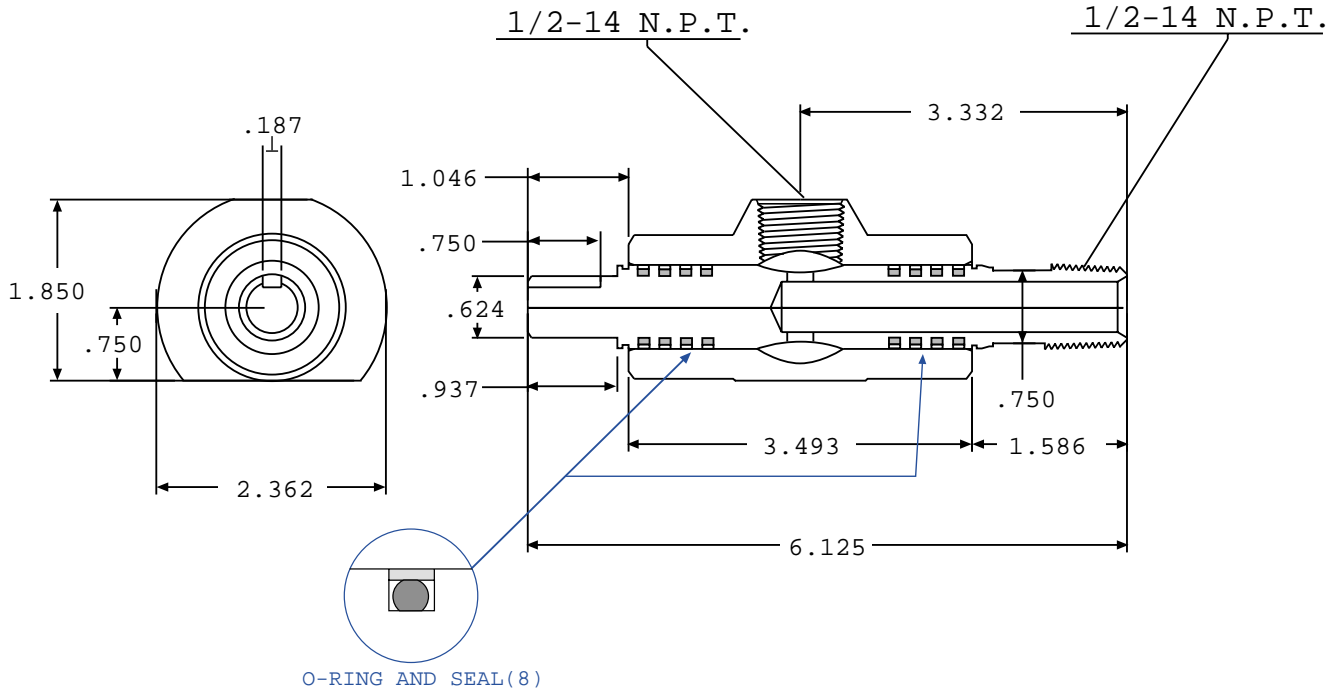

# 9 SS 8 PB MP 50 X FP 50-ML-U-KEYWAY

Not Available In Stainless Steel!

Rebuilding Kit

SS-8-PB-KIT-001

70 R.P.M. - 1,500 P.S.I.