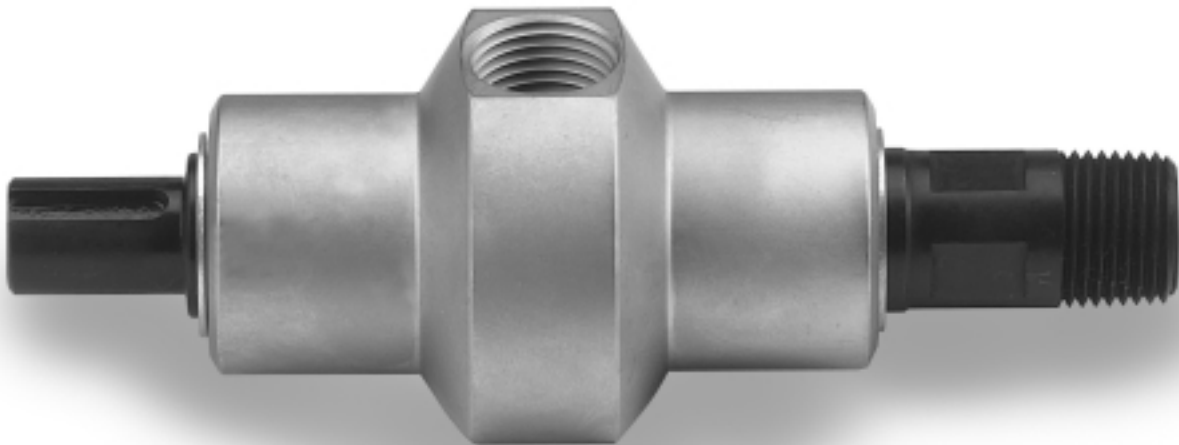

# 9 SS 8 PB MP 50 X FP 50-ML-U-KEYWAY

Not Available In Stainless Steel!

Rebuilding Kit

SS-8-PB-KIT-001

70 R.P.M. - 1,500 P.S.I.