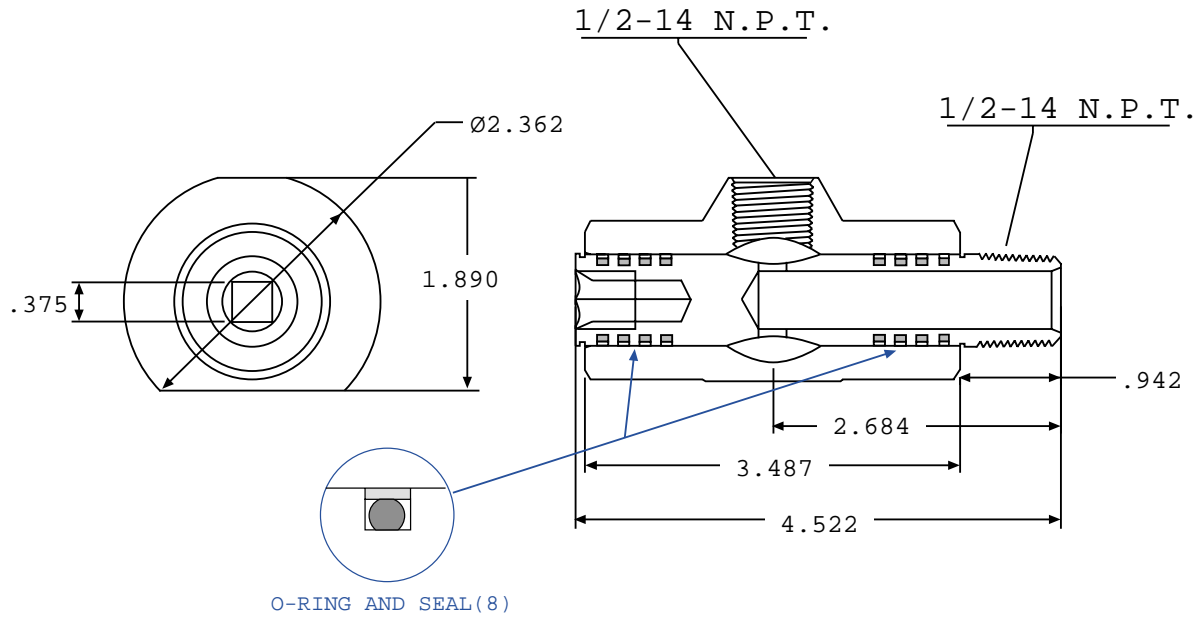

# 9 SS 8 PB MP 50 X FP 50-NI-U

Not Available In Stainless Steel!

Rebuilding Kit	SS-8-PB-KIT-001
----------------	-----------------

70 R.P.M. - 1,500 P.S.I.