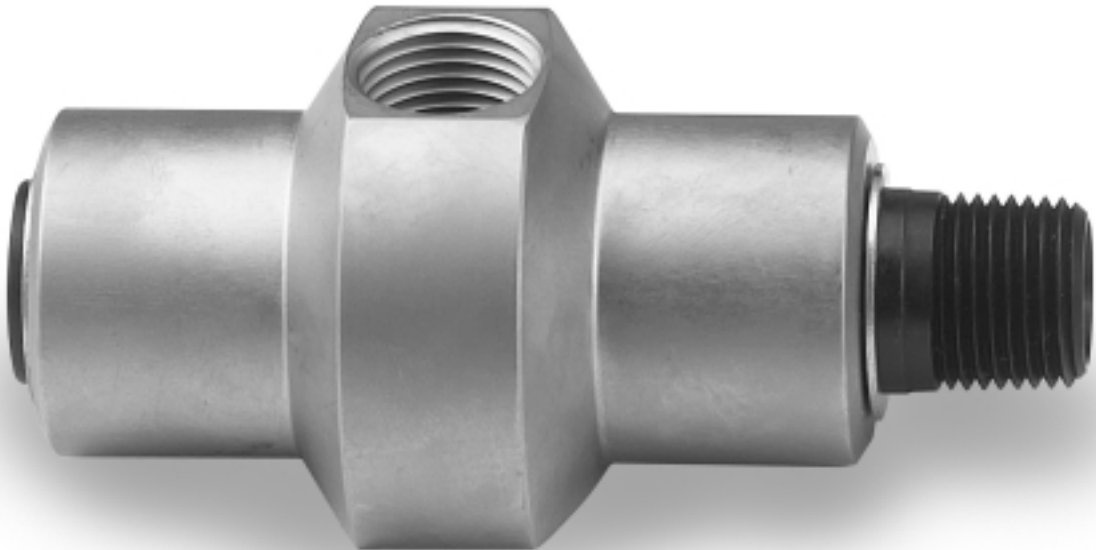

# 9 SS 8 PB MP 50 X FP 50-NI-U

Not Available In Stainless Steel!

Rebuilding Kit	SS-8-PB-KIT-001
----------------	-----------------

70 R.P.M. - 1,500 P.S.I.