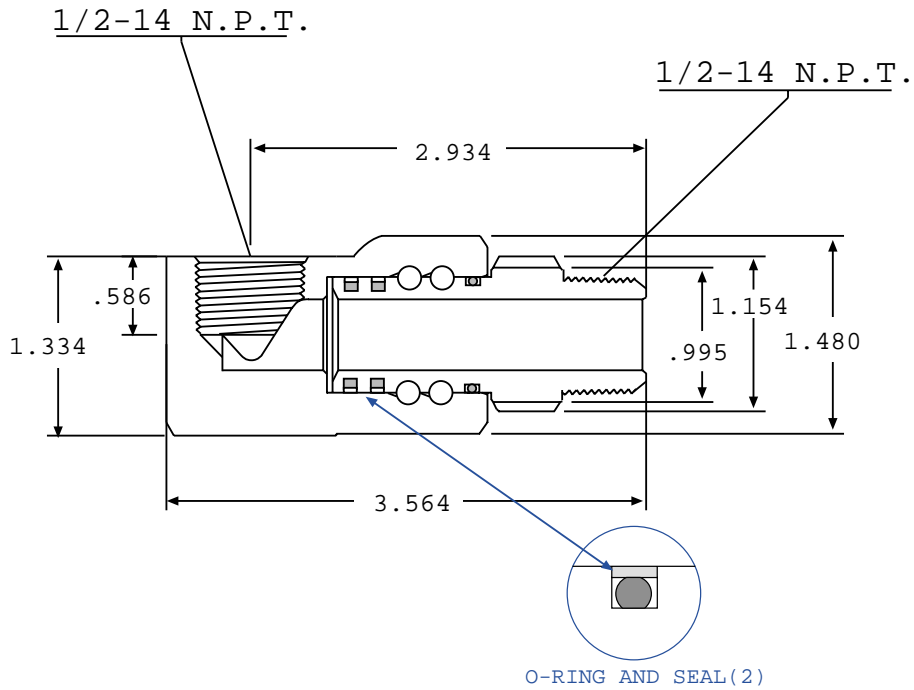

9 SS 8 DB MP 50 X FP 50-NI-TFE

Not Available In Stainless Steel!

Rebuilding Kit	SS-8-DB-KIT-TFE
----------------	-----------------

5 R.P.M. -3,000 P.S.I.